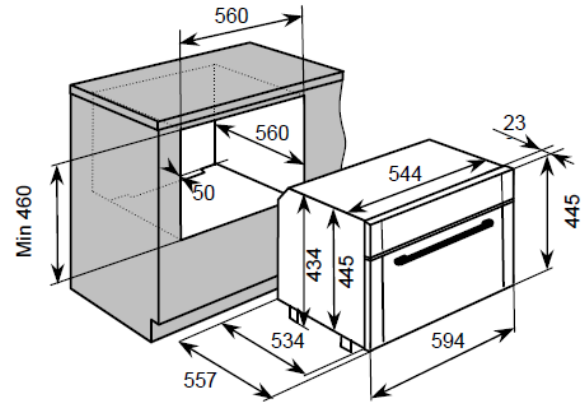

Combi Microwave Oven RMCS550X

45cm Compact Combi MW Oven

- ◆ 44 litre capacity
- ◆ 900W Microwave Power
- ◆ 1750W Grill Power
- ◆ 2300W Upper + Bottom Grill Power
- ◆ 1750W Convection Power
- ◆ Total Input Power : 3350W
- ◆ 5 MW Levels
- ◆ 11 Function : MW / Hot Air / Grill + Fan / Grill / Hot air + Bottom grill / Double Grill / MW + Hot air / MW + Grill + Fan / MW + Grill / Bottom Grill / Double Grill
- ◆ 13 Auto programmes
- ◆ Electronic touch control with LED display
- ◆ Child Safety Lock
- ◆ Made in China
- ◆ Product dimension (H x W x D) mm : 455 x 595 x 569
- ◆ Built-in dimension (H x W x D) mm : 450 x 560 x 550