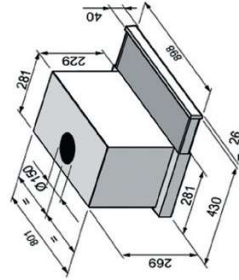

CH7630T

\$3980 600MM TELESCOPIC COOKER HOOD

- Stainless steel finishing
 - Electronic soft touch control
 - Max. airflow: 837m³/hr (EN 61591)
 - 3 speed levels + intensive speed
 - 6mins for intensive speed
 - Clean air function
 - Timer
 - Grease filter saturation indicator
- Technical information**
- 2 inox filters
 - 2 x 1.5W LED lights
 - Air outlet: 120/150mm
 - Exhaust or recirculated air operation
 - Total connected load: 253W
 - Product dimensions (W x D x H): 598 x 456 x 269 (mm)

Made in Romania

CH7930T

\$4680 900MM TELESCOPIC COOKER HOOD

- Stainless steel finishing
 - Electronic soft touch control
 - Max. airflow: 837m³/hr (EN 61591)
 - 3 speed levels + intensive speed
 - 6mins for intensive speed
 - Clean air function
 - Timer
 - Grease filter saturation indicator
- Technical information**
- 4 inox filters
 - 2 x 1.5W LED lights
 - Air outlet: 120/150mm
 - Exhaust or recirculated air operation
 - Total connected load: 253W
 - Product dimensions (W x D x H): 898 x 456 x 269 (mm)

Made in Romania

CH60IN-T

\$3980 600MM TELESCOPIC COOKER HOOD

- Stainless steel finishing
 - Electronic control
 - Max. airflow: 1000m³/hr
 - 2 speed levels + intensive speed
 - 5 min. auto switch-off for all speed levels
- Technical information**
- 2 metal filters
 - 2 x 20W halogen light bulbs
 - Air outlet: 150/120mm
 - Exhaust or recirculated air operation
 - Total connected load: 310W
 - Product dimensions (W x D x H): 600 x 483 x 269 (mm)