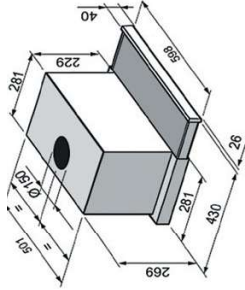

CH7630T

\$3980 600MM TELESCOPIC COOKER HOOD

- Stainless steel finishing
 - Electronic soft touch control
 - Max. airflow: 837m³/hr (EN 61591)
 - 3 speed levels + intensive speed
 - 6mins for intensive speed
 - Clean air function
 - Timer
 - Grease filter saturation indicator
- Technical information**
- 2 inox filters
 - 2 x 1.5W LED lights
 - Air outlet: 120/150mm
 - Exhaust or recirculated air operation
 - Total connected load: 253W
 - Product dimensions (W x D x H): 598 x 456 x 269 (mm)

Made in Romania

CH7930T

\$4680 900MM TELESCOPIC COOKER HOOD

- Stainless steel finishing
 - Electronic soft touch control
 - Max. airflow: 837m³/hr (EN 61591)
 - 3 speed levels + intensive speed
 - 6mins for intensive speed
 - Clean air function
 - Timer
 - Grease filter saturation indicator
- Technical information**
- 4 inox filters
 - 2 x 1.5W LED lights
 - Air outlet: 120/150mm
 - Exhaust or recirculated air operation
 - Total connected load: 253W
 - Product dimensions (W x D x H): 898 x 456 x 269 (mm)

Made in Romania

CH60IN-T

\$3980 600MM TELESCOPIC COOKER HOOD

- Stainless steel finishing
 - Electronic control
 - Max. airflow: 1000m³/hr
 - 2 speed levels + intensive speed
 - 5 min. auto switch-off for all speed levels
- Technical information**
- 2 metal filters
 - 2 x 20W halogen light bulbs
 - Air outlet: 150/120mm
 - Exhaust or recirculated air operation
 - Total connected load: 310W
 - Product dimensions (W x D x H): 600 x 483 x 269 (mm)