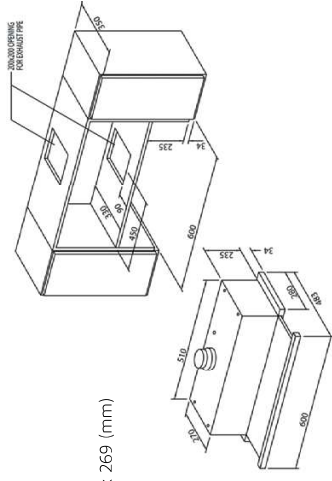

Made in Romania

CH7930T

\$4680 900MM TELESCOPIC COOKER HOOD

- Stainless steel finishing
 - Electronic soft touch control
 - Max. airflow: 837m³/hr (EN 61591)
 - 3 speed levels + intensive speed
 - 6mins for intensive speed
 - Clean air function
 - Timer
 - Grease filter saturation indicator
- Technical information**
- 4 inox filters
 - 2 x 1.5W LED lights
 - Air outlet: 120/150mm
 - Exhaust or recirculated air operation
 - Total connected load: 253W
 - Product dimensions (W x D x H): 898 x 456 x 269 (mm)

Made in Romania

CH60IN-T

\$3980 600MM TELESCOPIC COOKER HOOD

- Stainless steel finishing
 - Electronic control
 - Max. airflow: 1000m³/hr
 - 2 speed levels + intensive speed
 - 5 min. auto switch-off for all speed levels
- Technical information**
- 2 metal filters
 - 2 x 20W halogen light bulbs
 - Air outlet: 150/120mm
 - Exhaust or recirculated air operation
 - Total connected load: 310W
 - Product dimensions (W x D x H): 600 x 483 x 269 (mm)

Made in Italy

CH902N-T

\$4680 900MM TELESCOPIC COOKER HOOD

- Stainless steel finishing
 - Electronic control
 - Max. airflow: 1000m³/hr
 - 2 speed levels + intensive speed
 - 5 min. auto switch-off for all speed levels
- Technical information**
- 4 metal filters
 - 2 x 20W halogen light bulb
 - Air outlet: 150/120mm
 - Exhaust or recirculated air operation
 - Total connected load: 310W
 - Product dimensions (W x D x H): 900 x 483 x 270 (mm)