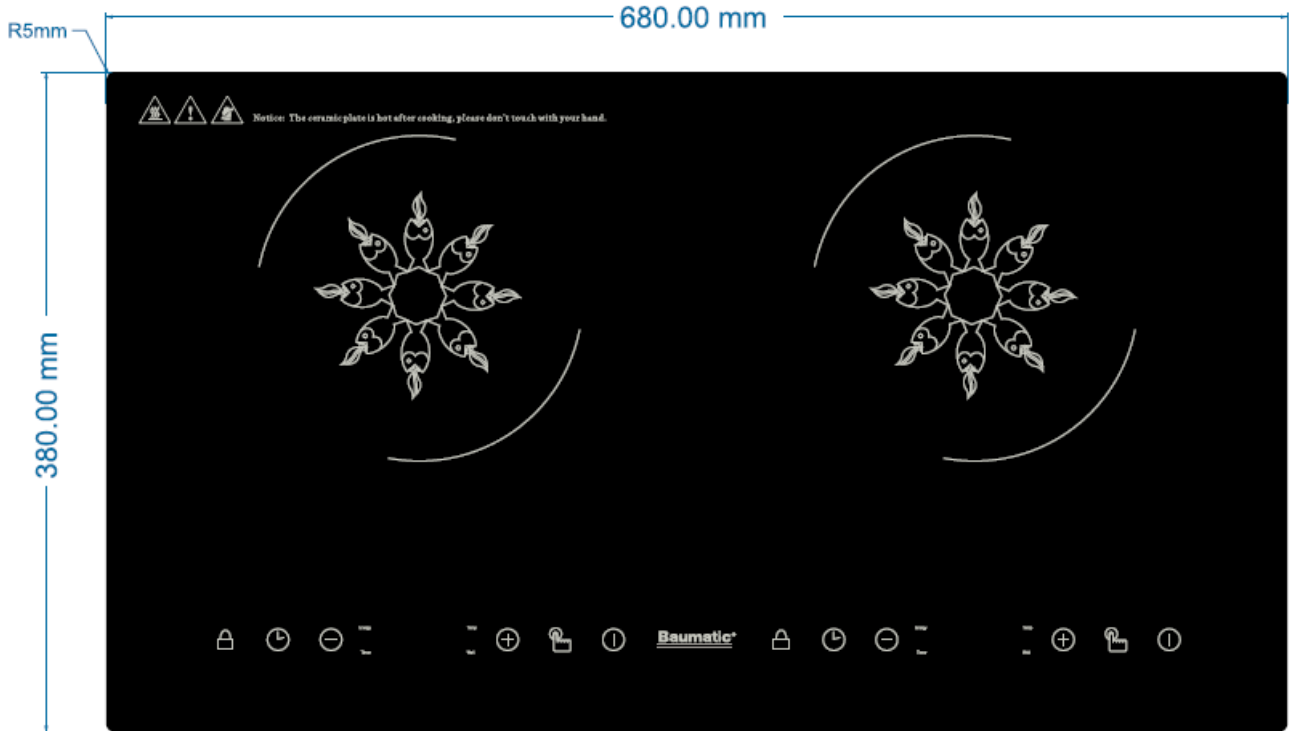

ELECTRIC HOB

BHI244

68cm 2 Induction Zones Hob

2 x 2.0kW induction zone, Ø200mm

- 10 level powers
- Front touch control operation
- Child safety lock
- Hob on indicator
- Residual heat indicator
- Auto pan recognition
- Timer (upto 24 hours)

Technical data

Appliance dimensions in mm (h x w x d): 68 x 680 x 380
 Aperture dimensions in mm (h x w x d): 75 x 650 x 360
 Total connected load: 3500w
 Rated voltage: 220-240V
 Rated frequency: 50/60Hz
 Cable length: 1.5m

Country of origin

PRC