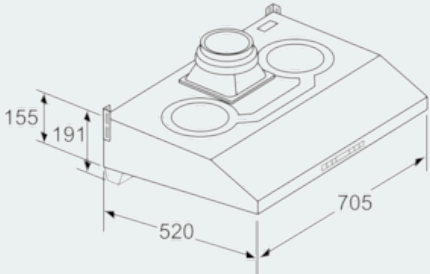

Features

Technical data

Typology : Traditional
 Length electrical supply cord (cm) : 160
 Net weight (kg) : 16.502
 : Electronic
 Boost position air extraction (m³/h) : 840
 Number of lights : 1
 Diameter of air outlet (mm) : 150 / 120
 Odour filter : No
 Total power of the lamps (W) : 2
 Connection Rating (W) : 302
 : 13
 電壓 (V) : 220
 Frequency (Hz) : 50
 Plug type : GB plug
 Material body : Lacquered
 Plug type : GB plug
 Dimensions of the product, with chimney (if exists) (in) : / x x
 Dimensions of the packed product (in) : 9.25 x 26.18 x 31.10
 Net weight (lbs) : 36
 Gross weight (lbs) : 41
 Motor location : Integrated motor in hood body
 No-return airflow flap : No
 Length electrical supply cord (cm) : 160
 Dimensions of the product, with chimney (if exists) (mm) : 265 x 705 x 521
 Dimensions of the packed product (HxWxD) (mm) : 235 x 665 x 790
 Net weight (kg) : 16.502
 Gross weight (kg) : 19.0

4 242003 827390

柜底式吸油烟机,
LU83S710HK

Features

設計:

- LED 燈
- 歐陸時尚控制面板

功能:

- 3 + 1 段抽力選擇
- 延遲關機

技術資料:

- 功率: 302 W 瓦
- 尺寸 (高x 闊x 深): 154 x 705 x 521 毫米

柜底式吸油烟机,
LU83S710HK

Dimensioned drawings

尺寸單位為mm