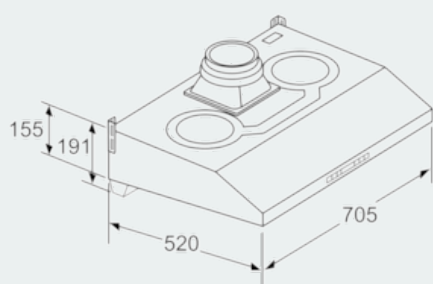

Features

Technical data

Typology : Traditional
 Length electrical supply cord (cm) : 160
 Net weight (kg) : 16.502
 : Electronic
 Boost position air extraction (m³/h) : 840
 Number of lights : 1
 Diameter of air outlet (mm) : 150 / 120
 Odour filter : No
 Total power of the lamps (W) : 2
 Connection Rating (W) : 302
 : 13
 電壓 (V) : 220
 Frequency (Hz) : 50
 Plug type : GB plug
 Material body : Stainless steel
 Plug type : GB plug
 Dimensions of the product, with chimney (if exists) (in) : / x x
 Dimensions of the packed product (in) : 9.25 x 26.18 x 31.10
 Net weight (lbs) : 36
 Gross weight (lbs) : 41
 Motor location : Integrated motor in hood body
 No-return airflow flap : No
 Length electrical supply cord (cm) : 160
 Dimensions of the product, with chimney (if exists) (mm) : 265 x 705 x 521
 Dimensions of the packed product (HxWxD) (mm) : 235 x 665 x 790
 Net weight (kg) : 16.502
 Gross weight (kg) : 19.0

- 功率: 302 W 瓦
- 尺寸 (高x 闊x 深): 154 x 705 x 521 毫米

柜底式吸油烟机, LU83S750HK

Dimensioned drawings

尺寸單位為mm